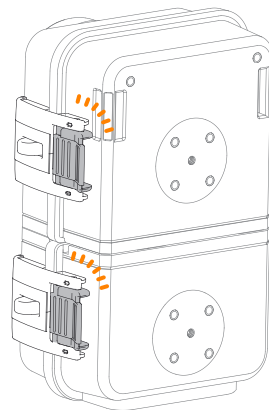

Standby mode after inactivity
over 30 minutes

Tap the button to stay active.

7

8

Operating clampod

DE Clampod verwenden

ES Soporte de sujeción

IT Clampod in funzione