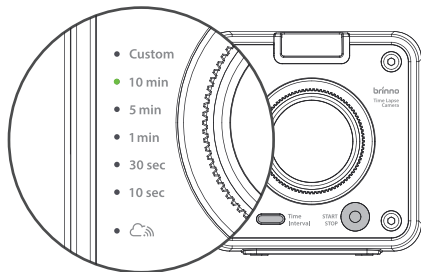

Standby mode after inactivity over 30 minutes

Tap the button to stay active.

Camera Housing

DE	Kameragehäuse
ES	Carcasa de la cámara
IT	Alloggiamento fotocamera
FR	Boitier de caméra
NL	Camerabehuizing
ZHT	安裝防水盒
ZHS	安裝防水盒
JA	カメラのハウジング
KO	카메라 하우징

Charge before use.

6h

1

2

3

4

5

6

Standby mode after inactivity
over 30 minutes

Tap the button to stay active.

7

8

Operating clampod

DE Clampod verwenden

ES Soporte de sujeción

IT Clampod in funzione