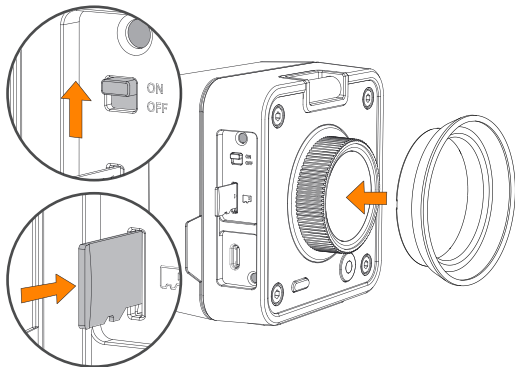

6

7

Standby mode after inactivity over 30 minutes

Tap the button to stay active.