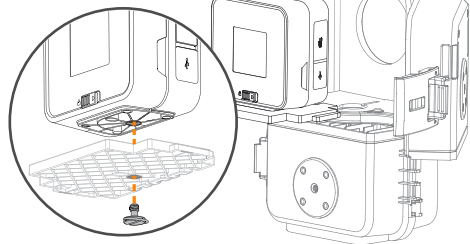

Charge before use.

6h

1

2

3

4

5

6

Standby mode after inactivity
over 30 minutes

Tap the button to stay active.

7

8

Operating clampod

DE Clampod verwenden

ES Soporte de sujeción

IT Clampod in funzione